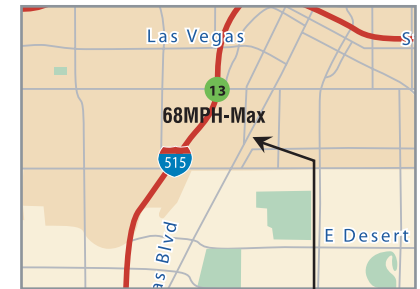

Report Overview	
Violation Threshold	55 mph
Total Violations	8 violations
Report Time Period	02/24/04 11:11 AM - 02/25/04 11:11 AM
Selected Vehicle	ALL VEHICLES
Export Data	Export this report data to a Microsoft Excel spreadsheet.
Printer Friendly	View this report in a printable format.

Fleet Speed Violations Report

1

Enter Date Range and Speed Threshold

There were 79 speeds in excess of 65mph recorded between 02/24/04 11:11 AM and 02/25/04 11:11 AM.

Tuesday, February 24, 2004				
Vehicle Label	Violation Time	Speed	Location	Map Plot
SERVICE 254	11:11 AM	77	32.9096/-117.2272	
SERVICE 254	11:13 AM	75	32.9096/-117.2414	
SERVICE 376	11:16 AM	79	32.9096/-117.2272	
SERVICE 254	11:17 AM	79	33.0368/-117.2817	
SERVICE 254	11:20 AM	77	33.1702/-117.3460	
SERVICE 254	11:21 AM	80	33.0741/-117.2941	
SERVICE 254	11:23 AM	79	33.0741/-117.2941	
SERVICE 376	11:25 AM	73	33.0741/-117.2941	